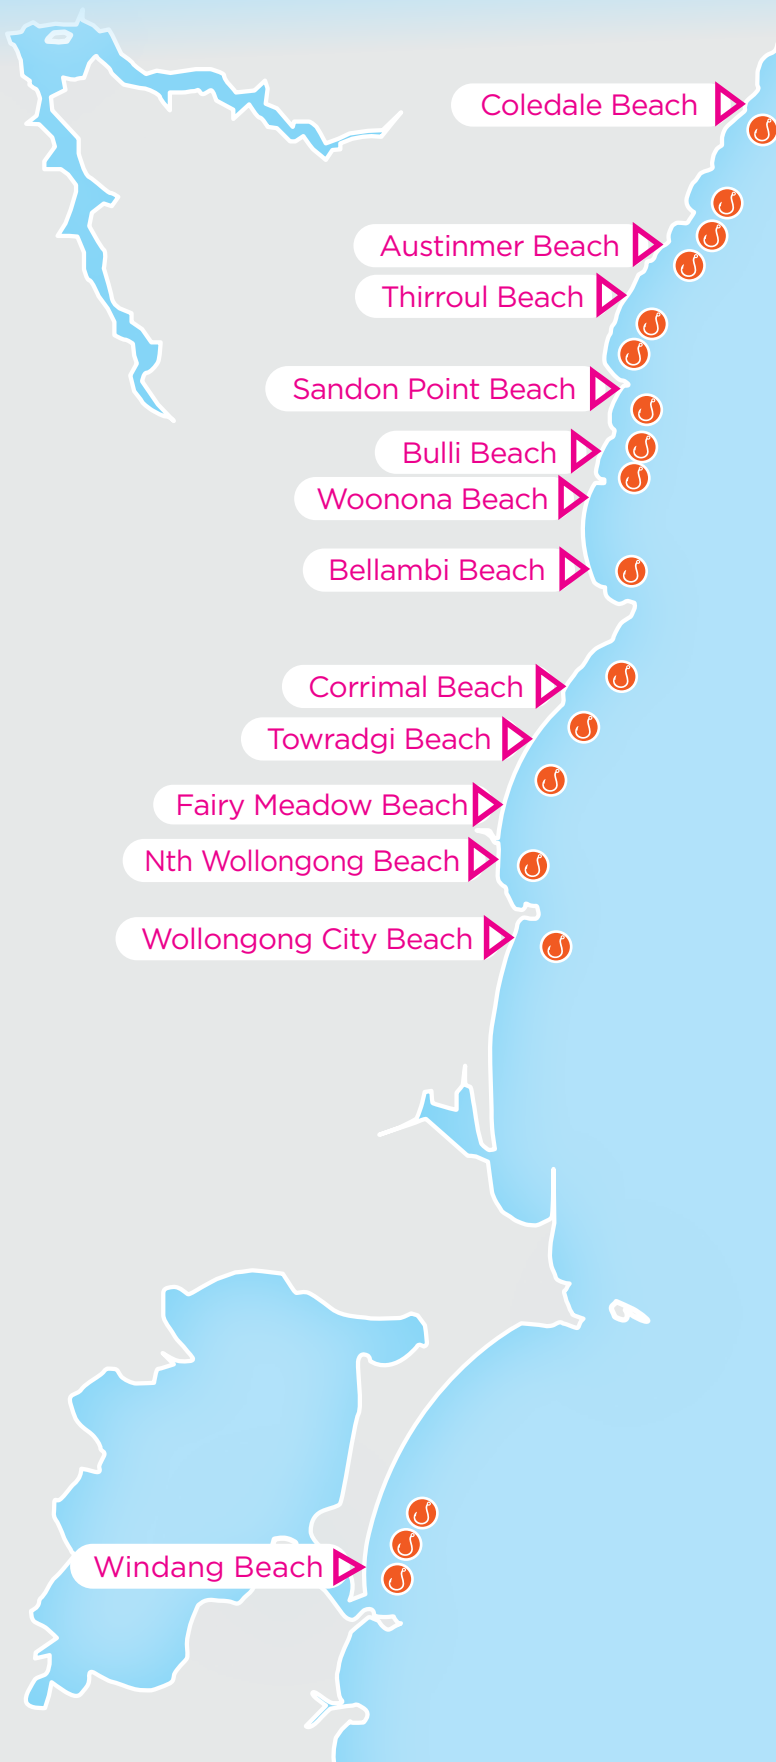

LOCATION OF SMART DRUMLINES

Coledale to Windang

SHARK LISTENING STATION 

SMART DRUMLINES 

SMART drumlines are located around 500m offshore