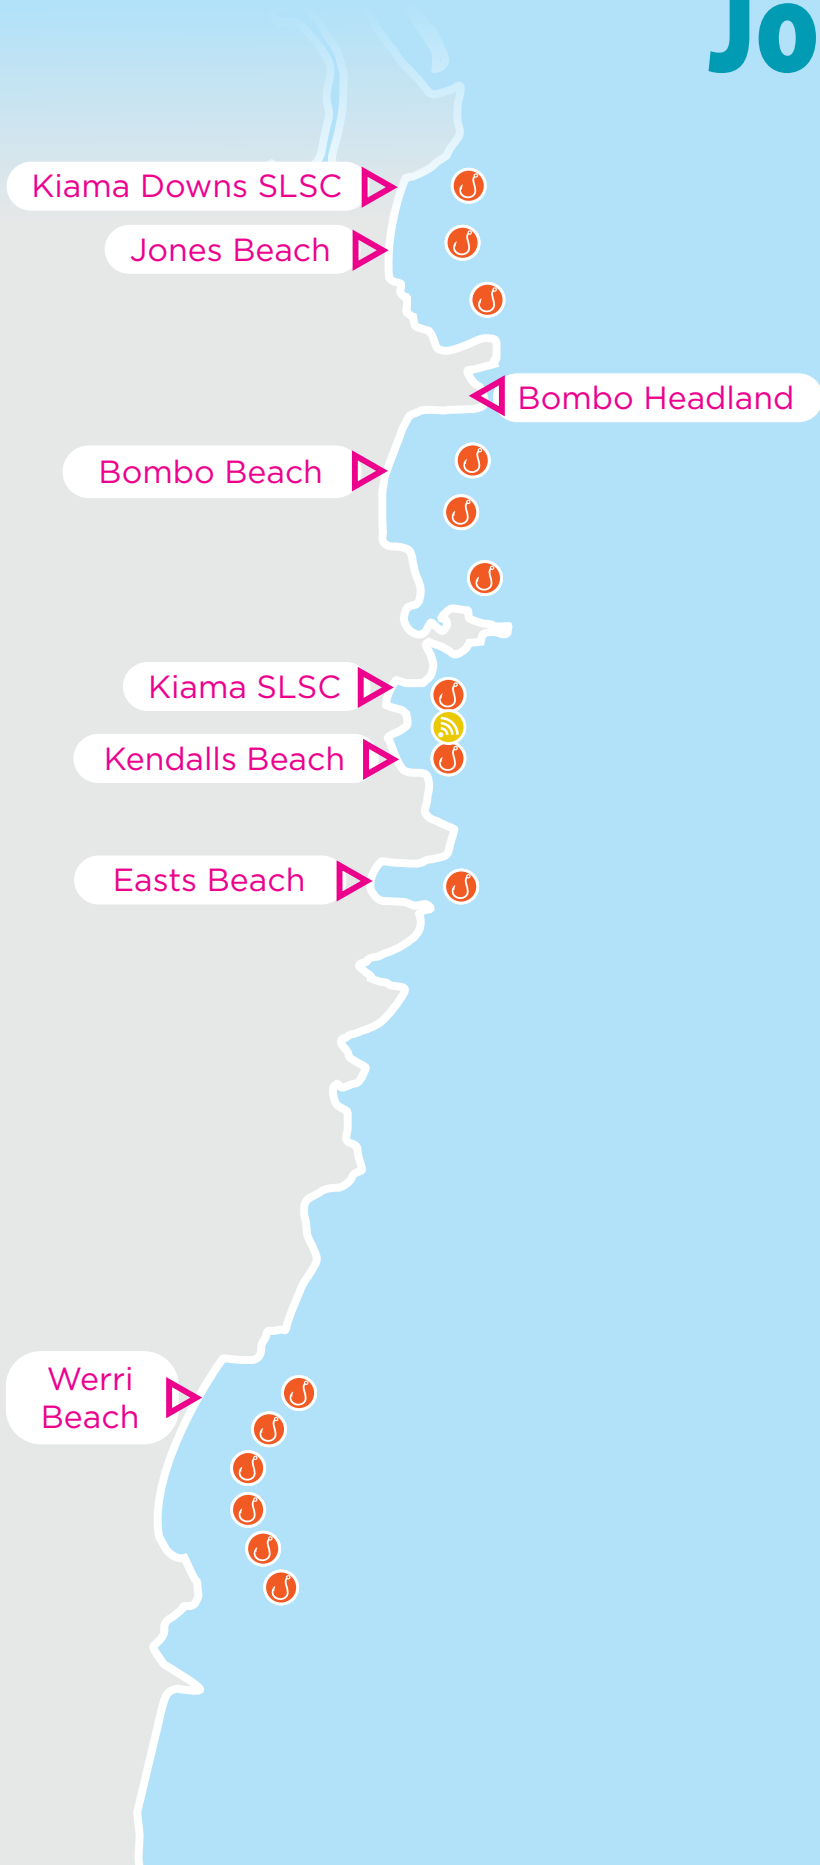

LOCATION OF SMART DRUMLINES

Jones Beach to Gerringong

SHARK LISTENING STATION 

SMART DRUMLINES 

SMART drumlines are located around 500m offshore